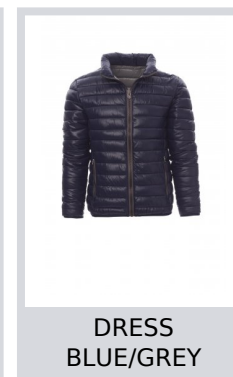

INFORMAL

000385-0045

Men's jacket with 8 mm plastic zip with metal pull, thin-edge cuffs and hem, two outer pockets. Padded with down-effect polyester, three inner pockets.

Composition: 100% NYLON

Appearance: 420T NYLON

Weight: 38 GR/MQ

Sizes:

Packaging: 1/10

MADE IN: MADE IN CHINA

HS CODE: 62011390

Colors

Washing instructions

Certifications

Size Guide

International Sizes	XXS		XS		S		M		L		XL		XXL		3XL		4XL		5XL	
IT - DE	36	38	40	42	44	46	48	50	52	54	56	58	60	62	64	66	68	70	72	74
FR - ES	32	34	36	38	40	42	44	46	48	50	52	54	56	58	60	62	64	66	68	70
UK	29	30	31	33	34	36	38	39	41	42	44	46	47	48	50	52	53	55	56	58
(G) - cm	37	37	38	38	39	39	40	40	41	41	42,5	42,5	44	44	45	45	46	46	47	47
(G) - in	14½	14½	15	15	15½	15½	15¾	15¾	16	16	16¾	16¾	17¼	17¼	17¾	17¾	18	18	18½	18½
(A) - cm	72	76	80	84	88	92	96	100	104	108	112	116	120	124	128	132	136	140	144	148
(A) - in	28	30	31	33	34	36	38	39	41	42	44	46	47	48	50	52	53	55	56	58
(B) - cm	64	68	72	74	76	80	84	88	92	96	100	104	108	112	116	120	124	128	132	136
(B) - in	25	27	28	29	30	32	33	34	36	38	40	41	43	45	46	48	49	51	52	54
(C) - cm	80	84	88	90	92	96	100	104	108	112	116	120	124	128	132	136	140	144	148	152
(C) - in	31	33	34	35	36	38	39	41	42	44	46	47	49	50	52	53	55	56	58	59
(D) - cm	82	82	84	84	85	85	86	86	87	87	88	88	88	88	88	88	89	89	89	89
(D) - in	32	32	33	33	33	33	33	33	34	34	34	34	34	34	34	34	35	35	35	35
(E) - cm					170/181				175/187				175/189							
(E) - in					67/71				69/73				69/75