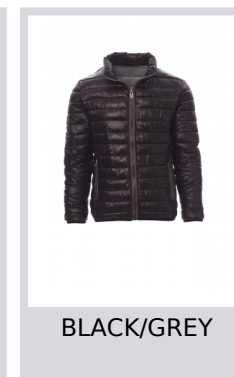

INFORMAL

000385-0045

Men's jacket with 8 mm plastic zip with metal pull, thin-edge cuffs and hem, two outer pockets. Padded with down-effect polyester, three inner pockets.

Composition: 100% NYLON

Appearance: 420T NYLON

Weight: 38 GR/MQ

Sizes:

Packaging: 1/10

MADE IN: MADE IN CHINA

HS CODE: 62011390

Colors

Washing instructions

Certifications

Size Guide

International Sizes	XXS		XS		S		M		L		XL		XXL		3XL		4XL		5XL	
IT - DE	36	38	40	42	44	46	48	50	52	54	56	58	60	62	64	66	68	70	72	74
FR - ES	32	34	36	38	40	42	44	46	48	50	52	54	56	58	60	62	64	66	68	70
UK	29	30	31	33	34	36	38	39	41	42	44	46	47	48	50	52	53	55	56	58
(G) - cm	37	37	38	38	39	39	40	40	41	41	42,5	42,5	44	44	45	45	46	46	47	47
(G) - in	14½	14½	15	15	15½	15½	15¾	15¾	16	16	16¾	16¾	17¼	17¼	17¾	17¾	18	18	18½	18½
(A) - cm	72	76	80	84	88	92	96	100	104	108	112	116	120	124	128	132	136	140	144	148
(A) - in	28	30	31	33	34	36	38	39	41	42	44	46	47	48	50	52	53	55	56	58
(B) - cm	64	68	72	74	76	80	84	88	92	96	100	104	108	112	116	120	124	128	132	136
(B) - in	25	27	28	29	30	32	33	34	36	38	40	41	43	45	46	48	49	51	52	54
(C) - cm	80	84	88	90	92	96	100	104	108	112	116	120	124	128	132	136	140	144	148	152
(C) - in	31	33	34	35	36	38	39	41	42	44	46	47	49	50	52	53	55	56	58	59
(D) - cm	82	82	84	84	85	85	86	86	87	87	88	88	88	88	88	88	89	89	89	89
(D) - in	32	32	33	33	33	33	33	33	34	34	34	34	34	34	34	34	35	35	35	35
(E) - cm					170/181				175/187				175/189							
(E) - in					67/71				69/73				69/75