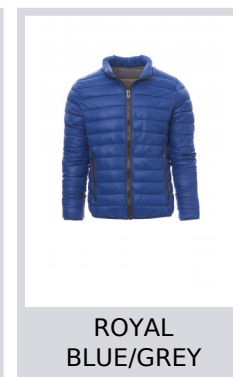

INFORMAL

000385-0045

Men's jacket with 8 mm plastic zip with metal pull, thin-edge cuffs and hem, two outer pockets. Padded with down-effect polyester, three inner pockets.

Composition: 100% NYLON

Appearance: 420T NYLON

Weight: 38 GR/MQ

Sizes:

Packaging: 1/10

MADE IN: MADE IN CHINA

HS CODE: 62011390

Colors

Washing instructions

Certifications

Size Guide

International Sizes	XXS		XS		S		M		L		XL		XXL		3XL		4XL		5XL	
IT - DE	36	38	40	42	44	46	48	50	52	54	56	58	60	62	64	66	68	70	72	74
FR - ES	32	34	36	38	40	42	44	46	48	50	52	54	56	58	60	62	64	66	68	70
UK	29	30	31	33	34	36	38	39	41	42	44	46	47	48	50	52	53	55	56	58
(G) - cm	37	37	38	38	39	39	40	40	41	41	42,5	42,5	44	44	45	45	46	46	47	47
(G) - in	14½	14½	15	15	15½	15½	15¾	15¾	16	16	16¾	16¾	17¼	17¼	17¾	17¾	18	18	18½	18½
(A) - cm	72	76	80	84	88	92	96	100	104	108	112	116	120	124	128	132	136	140	144	148
(A) - in	28	30	31	33	34	36	38	39	41	42	44	46	47	48	50	52	53	55	56	58
(B) - cm	64	68	72	74	76	80	84	88	92	96	100	104	108	112	116	120	124	128	132	136
(B) - in	25	27	28	29	30	32	33	34	36	38	40	41	43	45	46	48	49	51	52	54
(C) - cm	80	84	88	90	92	96	100	104	108	112	116	120	124	128	132	136	140	144	148	152
(C) - in	31	33	34	35	36	38	39	41	42	44	46	47	49	50	52	53	55	56	58	59
(D) - cm	82	82	84	84	85	85	86	86	87	87	88	88	88	88	88	88	89	89	89	89
(D) - in	32	32	33	33	33	33	33	33	34	34	34	34	34	34	34	34	35	35	35	35
(E) - cm					170/181				175/187				175/189							
(E) - in					67/71				69/73				69/75