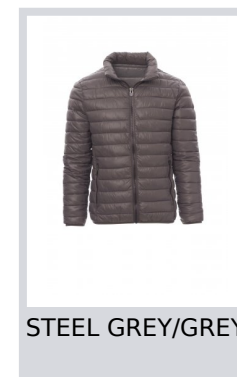

INFORMAL

000385-0045

Men's jacket with 8 mm plastic zip with metal pull, thin-edge cuffs and hem, two outer pockets. Padded with down-effect polyester, three inner pockets.

Composition: 100% NYLON

Appearance: 420T NYLON

Weight: 38 GR/MQ

Sizes:

Packaging: 1/10

MADE IN: MADE IN CHINA

HS CODE: 62011390

Colors

Washing instructions

Certifications

Size Guide

International Sizes	XXS		XS		S		M		L		XL		XXL		3XL		4XL		5XL	
IT - DE	36	38	40	42	44	46	48	50	52	54	56	58	60	62	64	66	68	70	72	74
FR - ES	32	34	36	38	40	42	44	46	48	50	52	54	56	58	60	62	64	66	68	70
UK	29	30	31	33	34	36	38	39	41	42	44	46	47	48	50	52	53	55	56	58
(G) - cm	37	37	38	38	39	39	40	40	41	41	42,5	42,5	44	44	45	45	46	46	47	47
(G) - in	14½	14½	15	15	15½	15½	15¾	15¾	16	16	16¾	16¾	17¼	17¼	17¾	17¾	18	18	18½	18½
(A) - cm	72	76	80	84	88	92	96	100	104	108	112	116	120	124	128	132	136	140	144	148
(A) - in	28	30	31	33	34	36	38	39	41	42	44	46	47	48	50	52	53	55	56	58
(B) - cm	64	68	72	74	76	80	84	88	92	96	100	104	108	112	116	120	124	128	132	136
(B) - in	25	27	28	29	30	32	33	34	36	38	40	41	43	45	46	48	49	51	52	54
(C) - cm	80	84	88	90	92	96	100	104	108	112	116	120	124	128	132	136	140	144	148	152
(C) - in	31	33	34	35	36	38	39	41	42	44	46	47	49	50	52	53	55	56	58	59
(D) - cm	82	82	84	84	85	85	86	86	87	87	88	88	88	88	88	88	89	89	89	89
(D) - in	32	32	33	33	33	33	33	33	34	34	34	34	34	34	34	34	35	35	35	35
(E) - cm					170/181				175/187				175/189							
(E) - in					67/71				69/73				69/75