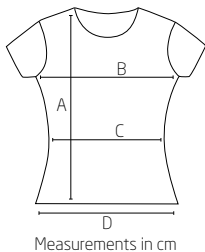

Mouse

		92	104	116	128	140
A	total length	40	42	44	46	48
B	1/2 chest width	30	32	34	36	38
C	1/2 waist width	27	29	31	33	36
D	1/2 bottom width	30	32	34	36	38

Errors and mistakes are possible. Generally normal tolerances are acceptable.
Version 01.2015