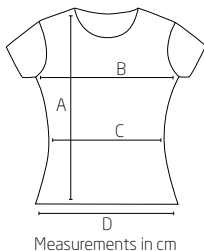

Nancy

		S	M	L	XL
A	total length	62	65	68	70
B	1/2 chest width	42	46	49	51
C	1/2 waist width	38	42	44	46,5
D	1/2 bottom width	43	45	48	50

Errors and mistakes are possible. Generally normal tolerances are acceptable.
Version 01.2015