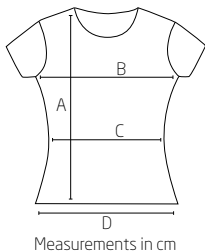

Alice

		S	M	L	XL
A	total length	65	68	71	74
B	1/2 chest width	40	43	46	49
C	1/2 waist width	36	39	42	45
D	1/2 bottom width	44	47	50	53

Errors and mistakes are possible. Generally normal tolerances are acceptable.
Version 01.2015