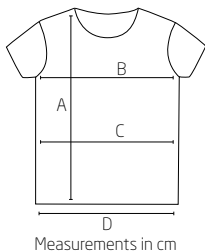

Larry

		S	M	L	XL	XXL	XXXL
A	total length	68	71	74	77	80	84
B	1/2 chest width	49	52	55	58	60	64
C	1/2 waist width	49	52	55	58	60	64
D	1/2 bottom width	49	52	55	58	60	64

Errors and mistakes are possible. Generally normal tolerances are acceptable.
Version 01.2015