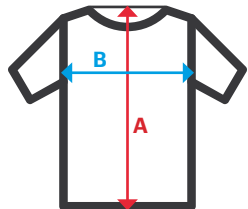

181

High Visibility Polar Fleece Jacket

- Front zip
- Reflective tape on torso and sleeves
- Elastic cuffs
- Adjustable with stopper
- **Three pockets:** 3 welt pockets with zips

Polar Fleece. 100% polyester / 280 gsm

XS / S / M / L / XL / 2XL / 3XL / 4XL / 5XL

20 **19**

20 Neon Yellow / 19 Neon Orange

Sizes	Centre back length	Chest 1/2
XS	68,4	48
S	70	52
M	71,5	56
L	73,1	60
XL	74,6	64
2XL	76,2	68
3XL	77,7	72
4XL	79,3	76
5XL	80,8	80

Dimensions in cm.

- **A:** Centre back length
- **B:** Chest 1/2