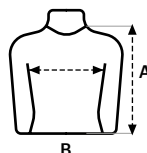

## Unisex crew neck sweatshirt

270g/m<sup>2</sup>

Brushed fleece

60% Cotton 40% Polyester

**S — 3XL**

Brushed fleece, soft comfortable and warm

Non-deformable, collar, waistband and cuffs in ribbed knit fabric 2x1 with elastane

Reinforced herringbone inner neck tape

Regular fit

Previous name: ACTION

Kids' Sizes: AVALON KIDS

## SIZES

	S	M	L	XL	2XL	3XL
A	65	68	71	74	77	79
B	52	55	58	61	65	69

Measurements in cm. Tolerance +/- 5%