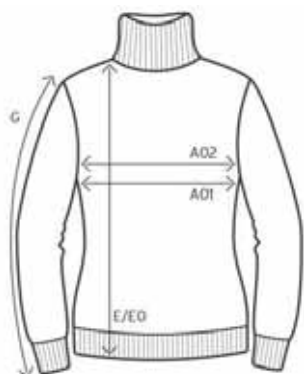

3407 / 3407F

Men's Turtleneck-T Longsleeve

measurement table (cm)

	XS	S	M	L	XL	XXL	XXXL
A01	48	51	53	55	58	62	66
E	69	71	73	75	77	80	83
G	63	64	65	66	67	68	69

A01 1/2 CHEST

E BODY LENGTH

G SLEEVE LENGTH

colours