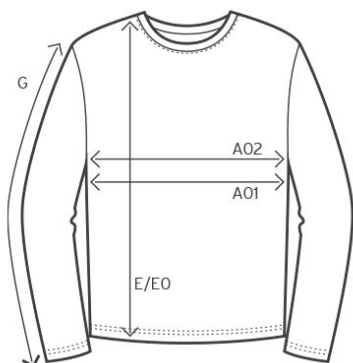

349

Kid's Baseball-T Longsleeve

measurement table (cm)

	104	116	128	140	152	164
A01	31	34	37	41	44	46
E0	41	44	47	51	56	61
G	43	46	50	55	60	65

A01 1/2 CHEST

E0 BODY LENGTH KID'S

G SLEEVE LENGTH

colours