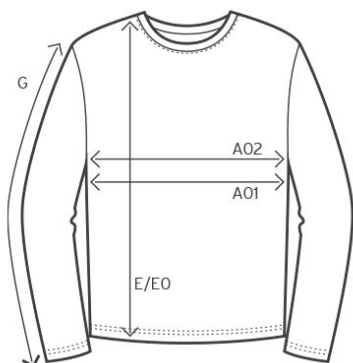

4085F

Women's Slim Fit-T Longsleeve

measurement table (cm)

	XS	S	M	L	XL	XXL
A02	37	40	43	46	49	53
E	62	64	66	68,5	70,5	72,5
G	60	61	62	63	64	65

A02 1/2 CHEST

E BODY LENGTH

G SLEEVE LENGTH

colours

Women's Slim Fit-T Longsleeve

material

95% cotton, 5% elastane

weight

180 g/m²

sizes

XS-XXL

care instructions

packaging units

Unit = 5 pieces.

Carton = 50 pieces.

Sizes and weights + /- 5%. Subject to amendment.

4085F

Women's Slim Fit-T Longsleeve

product description

Longsleeve T-Shirt, single jersey, 95% cotton, 5% elastane, 180 g/m², XS-XXL.