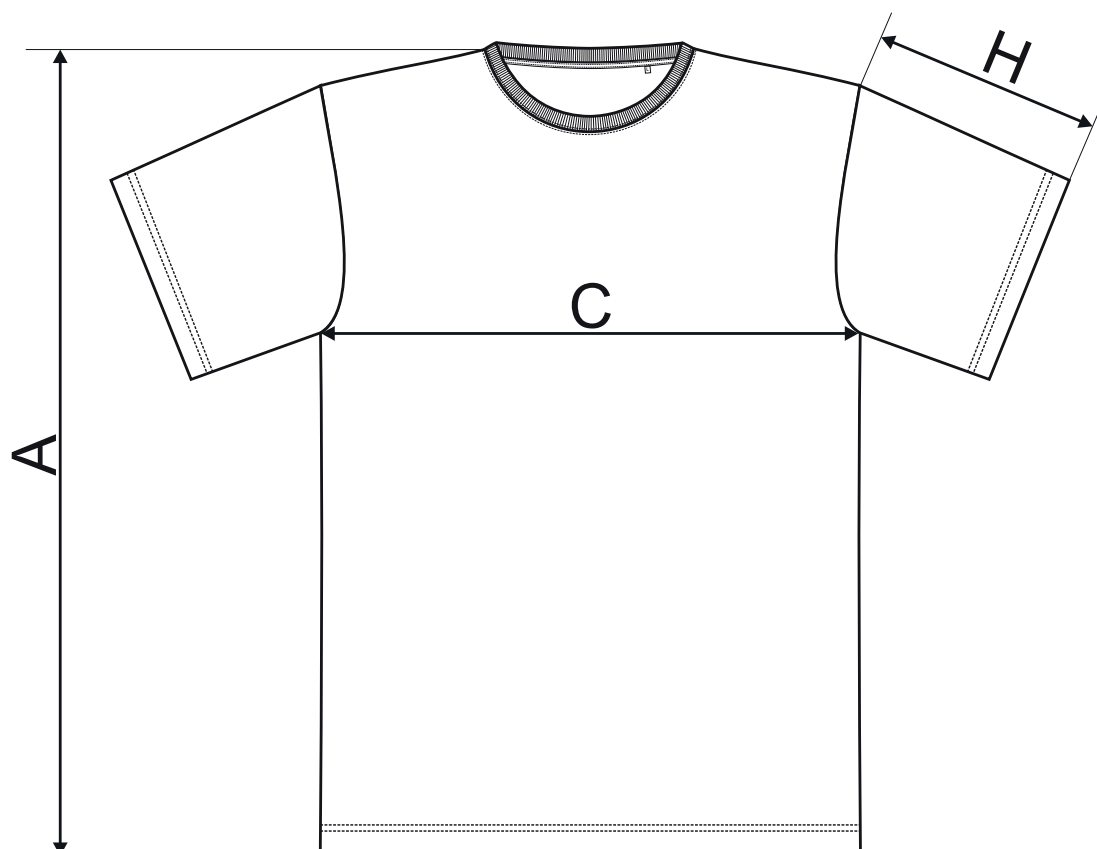

F37 Heavy New Free

SIZE SPECIFICATION [cm]

size	XS	S	M	L	XL	2XL	3XL
A	67	69	71	74	77	80	83
C	43	47	51	55	60	65	71
H	18	19	20	21	22	23	24

All size specifications listed are in cm. Accepted tolerance of up to $\pm 5\%$.