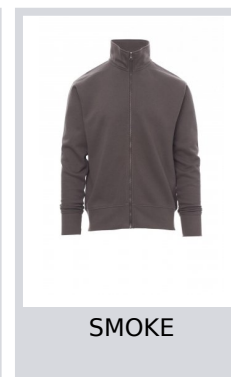

# HOUSTON

001085-0308

Men's sweatshirt, with matching full zip in plastic with single metal pull, fitted sleeves, stretch rib cuffs and hem, reinforced seams, matching inner neck tape.

**Composition:** 70% COTTON + 30% POLYESTER

## Colors

RED

NAVY BLUE

BLACK

MELANGE GREY

SMOKE

ROYAL BLUE