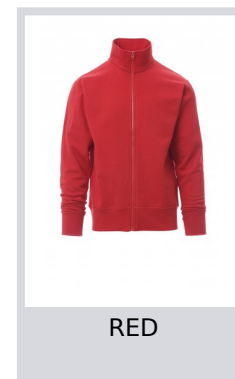

# HOUSTON

001085-0308

Men's sweatshirt, with matching full zip in plastic with single metal pull, fitted sleeves, stretch rib cuffs and hem, reinforced seams, matching inner neck tape.

**Composition:** 70% COTTON + 30% POLYESTER

**Appearance:** BRUSHED

**Weight:** 280 GR/MQ

**Sizes:**

**Packaging:** 5/20

**MADE IN:** MADE IN PAKISTAN

**HS CODE:** 61102091

## Colors

RED

NAVY BLUE

BLACK

MELANGE GREY

SMOKE

ROYAL BLUE