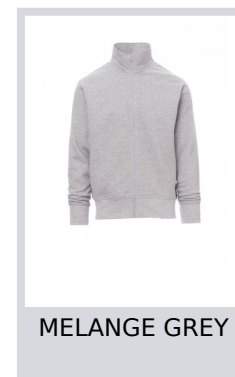

# HOUSTON

001085-0308

Men's sweatshirt, with matching full zip in plastic with single metal pull, fitted sleeves, stretch rib cuffs and hem, reinforced seams, matching inner neck tape.

**Composition:** 70% COTTON + 30% POLYESTER

## Colors

RED

NAVY BLUE

BLACK

MELANGE GREY

SMOKE

ROYAL BLUE