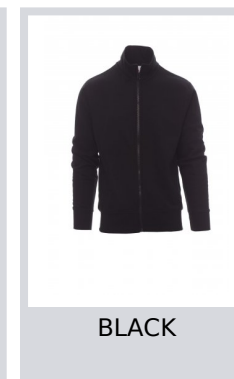

# HOUSTON

001085-0308

Men's sweatshirt, with matching full zip in plastic with single metal pull, fitted sleeves, stretch rib cuffs and hem, reinforced seams, matching inner neck tape.

**Composition:** 70% COTTON + 30% POLYESTER

**Appearance:** BRUSHED

**Weight:** 280 GR/MQ

**Sizes:**

**Packaging:** 5/20

**MADE IN:** MADE IN PAKISTAN

**HS CODE:** 61102091

## Colors

RED

NAVY BLUE

BLACK

MELANGE GREY

SMOKE

ROYAL BLUE