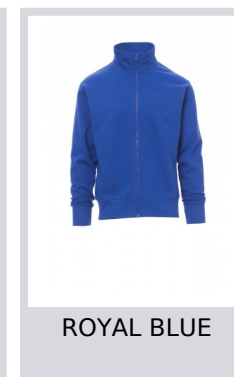

# HOUSTON

001085-0308

Men's sweatshirt, with matching full zip in plastic with single metal pull, fitted sleeves, stretch rib cuffs and hem, reinforced seams, matching inner neck tape.

**Composition:** 70% COTTON + 30% POLYESTER

## Colors

RED

NAVY BLUE

BLACK

MELANGE GREY

SMOKE

ROYAL BLUE