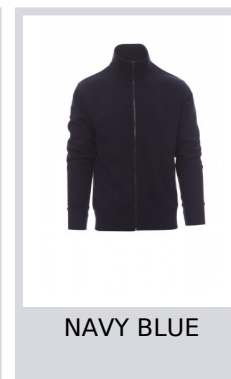

# HOUSTON

001085-0308

Men's sweatshirt, with matching full zip in plastic with single metal pull, fitted sleeves, stretch rib cuffs and hem, reinforced seams, matching inner neck tape.

**Composition:** 70% COTTON + 30% POLYESTER

**Appearance:** BRUSHED

**Weight:** 280 GR/MQ

**Sizes:**

**Packaging:** 5/20

**MADE IN:** MADE IN PAKISTAN

**HS CODE:** 61102091

## Colors

RED

NAVY BLUE

BLACK

MELANGE GREY

SMOKE

ROYAL BLUE