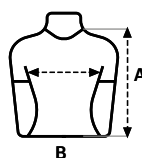

SIZES

	XS	S	M	L	XL	2XL	3XL
A	60	62	64	66	68	70	72
B	41	44	47	50	53	57	61

Measurements in cm. Tolerance +/- 5%

202 Heather Grey 85% Cotton - 15% Viscose

Removable label

100 pieces per box

10 pieces per bag