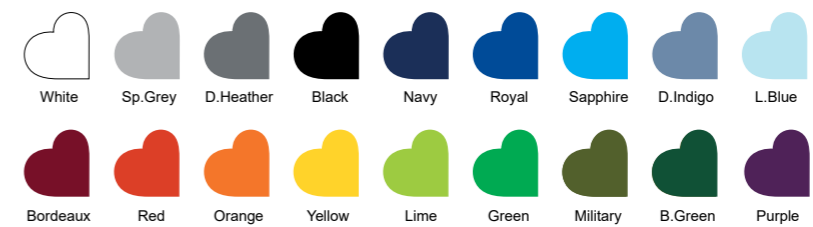

License no. DK/016/049

License no. 19007

020080

MENS CLASSIC POLO

100% ORGANIC FAIRTRADE COTTON • CLASSIC PIQUE KNIT • 235GSM • XS-3XL
(XS, 4XL, 5XL: ONLY IN WHITE, SP.GREY, BLACK & NAVY)

Slightly fitted around shoulders / Tailored Sleeves /
Flat knitted collar / Placket w. cotton buttons / Rib knitted sleeve cuffs /
Small slit detail at sides / Ringspun combed cotton