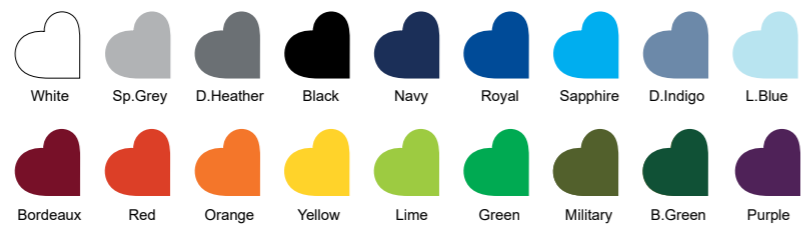

O22980

LADIES CLASSIC POLO

100% ORGANIC FAIRTRADE COTTON • CLASSIC PIQUE KNIT • 235GSM • XS-2XL

Slightly fitted at waist / Short fitted sleeves / Flat knitted collar /
Placket with cotton buttons / Rib knitted sleeve cuffs /
Small slit detail at sides / Ringspun combed cotton