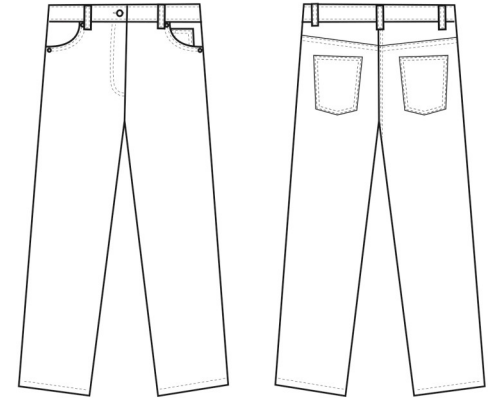

Product Features:

- Front and back pockets
- Rivet detail
- Covered YKK zip fly with single metal button fastening on the waistband
- Stretch fabric

Available In:

XS/8, S/10, M/12, L/14, XL/16, 2XL/18, 3XL/20, 4XL/22, 5XL/24
Regular 31" (79cm) Long 34" (86cm)

Certifications:

Colours:

Colour	Pantone	C	M	Y	K
Black	Black c	0	0	0	100
Charcoal	7540c	41	28	22	70
Navy	533c	95	72	15	67
Steel	431c	45	25	16	59

Fabric:

63% Polyester 35% Cotton 2% Elastane Twill, 260gsm.

Suggested Decoration:

Sizes	Carton	Pack	SKU's	Carton Weight	Carton Dimensions
XS-3XL	24	6	56	15kg approx.	60cmx40cmx20cm
4XL-5XL	12	3	16	15kg approx.	60cmx40cmx20cm

Garment Sizes:

Size	XS	S	M	L	XL	2XL	3XL	4XL	5XL
Waist to fit"	24	26	28	30	32	34	36	38	40
Waist to fit cm	59	64	69	74	79	84	89	94	99
Waist actual cm	74	79	84	89	94	99	104	109	114
DE,NL	36	38	40	42	44	46	48	50	52
FR,ES,PT	36	38	40	42	44	46	48	50	52
IT	40	42	44	46	48	50	52	54	56