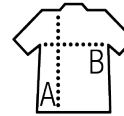

## Style

Round neck  
 Neck tape  
 Fitted cut  
 Tubular

Sizes	S	M	L	XL	XXL	3XL*
A/B	61/41	63/44	65/47	67/50	69/53	71/56