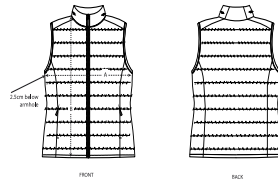

Combo options

Stanley Climber

Shell : Plain Weave , 100% Polyester - Recycled , Fluorine-free DWR , 75 GSM
 Padding : 100% Polyester - Recycled , 175 GSM
 Lining : Plain Weave , 100% Polyester - Recycled , Fluorine-free DWR , 75 GSM

SIZES		XS	S	M	L	XL	XXL
A	Half Chest	47	50	53	56	59	62
B	Body Length	58	60	62	64	66	68

PACKING

SIZES	XS	S	M	L	XL	XXL
PCS/BAG	5	5	5	5	5	5
PCS/BOX	10	10	10	10	10	10